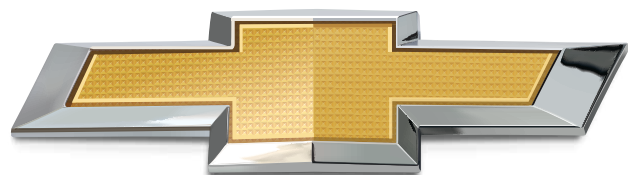

PERRY CHEVROLET

SILVERADO

SELL-A-THON
Now thru December

You could win a new
**2014 Chevrolet
SILVERADO!**

www.PerryChevrolet.com

PERRY CHEVROLET

1000 Main Street • Anytown, TX 12345

123-456-7890

All-New 2014 Silverado 1500

EcoTec3 BRIMS WITH HORSEPOWER, SIPS FUEL

Our 5.3L EcoTec3 V-8 offers the proven power and dependability of our V-8 truck engines, with better highway fuel economy than a leading competitor's smaller turbocharged V-6¹. It combines tested technologies like Active Fuel Management, Direct Injection and continuously Variable Valve Timing to provide class-leading fuel efficiency³ with the peace of mind that comes with our reliable engine designs. No matter which EcoTec3 engine you choose, Silverado offers you a fuel-efficient and powerful option⁷.

REGULAR CAB

DOUBLE CAB

CREW CAB

FIND NEW ROADS™

MODEL YEAR END EVENT

2013 Chevrolet Silverado 1500

Crew Cab Short Box 4WD LT

\$37,754

2013 Chevrolet Silverado 1500

Extended Cab Standard Box 4WD LT

\$33,915

2013 Chevrolet Silverado 1500

Extended Cab Standard Box 4WD LTZ

\$38,242

2013 Chevrolet Silverado 1500

Crew Cab Short Box 4WD LT