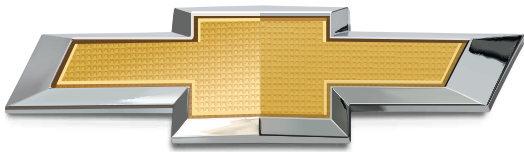

PERRY CHEVROLET

1000 Main Street
Anytown, TX 12345